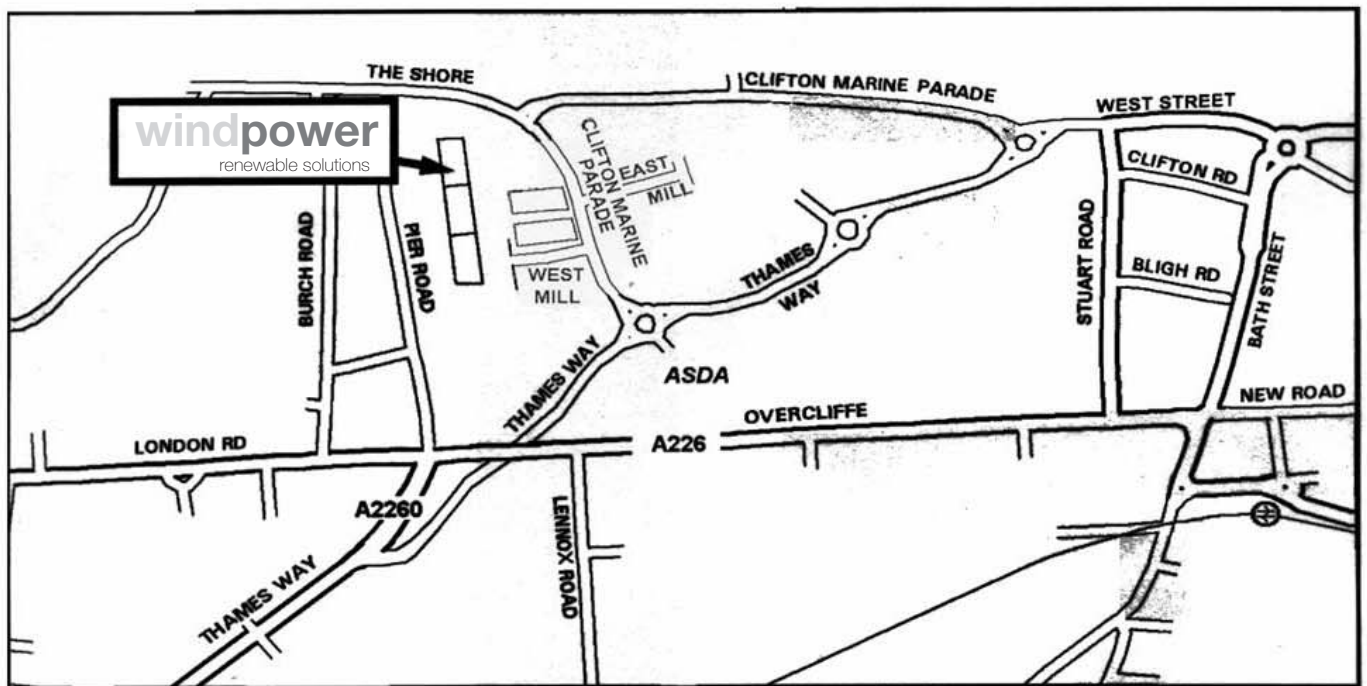

- ◆ Leave the A2 and join the A2260 sign-posted Gravesend/Northfleet.
- ◆ Follow the A2260 Gravesend Town Centre, at second roundabout, turn right into Thames Way.
- ◆ Through traffic lights, to next roundabout, turn right.
- ◆ Next lights turn right, through road tunnel, to roundabout.
- ◆ Turn Left into Clifton Marine Parade, 20 yards on left is West Mill.